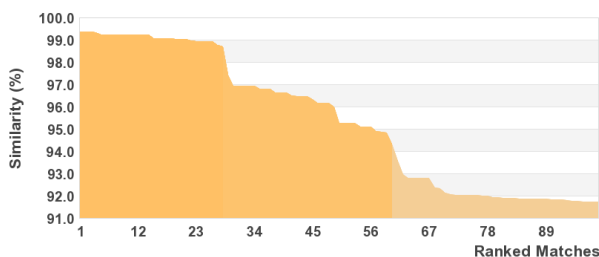

Specimen Identification Request

Print

Query: **unlabeled_sequence**

Top Hit: **Arthropoda - Lepidoptera - Choreutis pariana (99.38%)**

Search Result:

The submitted sequence has been matched to *Choreutis pariana*. This identification is solid unless there is a very closely allied congeneric species that has not yet been analyzed. Such cases are rare.

A species page is available for this taxon: [Species Page](#)

Closest matching BIN (within 3%): [BIN Page](#)

For a heirarchical placement - a neighbor-joining tree is provided: [Tree Based Identification](#)

Identification Summary:

Taxonomic Level	Taxon Assignment	Probability of Placement (%)
Phylum	Arthropoda	100
Class	Insecta	100
Order	Lepidoptera	100
Family	Choreutidae	100
Genus	Choreutis	100
Species	Choreutis pariana	99.4

Similarity Scores of Top 99 Matches:

TOP 20 Matches :

Display option: **Top 20** ▼

Phylum	Class	Order	Family	Genus	Species	Similarity (%)	Status
Arthropoda	Insecta	Lepidoptera	Choreutidae	Choreutis	<i>pariana</i>	99.38	Early-Release
Arthropoda	Insecta	Lepidoptera	Choreutidae	Choreutis	<i>pariana</i>	99.35	Published ↗
Arthropoda	Insecta	Lepidoptera	Choreutidae	Choreutis	<i>pariana</i>	99.35	Published ↗
Arthropoda	Insecta	Lepidoptera	Choreutidae	Choreutis	<i>pariana</i>	99.34	Published ↗
Arthropoda	Insecta	Lepidoptera	Choreutidae	Choreutis	<i>pariana</i>	99.24	Published ↗
Arthropoda	Insecta	Lepidoptera	Choreutidae	Choreutis	<i>pariana</i>	99.24	Published ↗
Arthropoda	Insecta	Lepidoptera	Choreutidae	Choreutis	<i>pariana</i>	99.24	Private
Arthropoda	Insecta	Lepidoptera	Choreutidae	Choreutis	<i>pariana</i>	99.24	Private
Arthropoda	Insecta	Lepidoptera	Choreutidae	Choreutis	<i>pariana</i>	99.24	Early-Release
Arthropoda	Insecta	Lepidoptera	Choreutidae	Choreutis	<i>pariana</i>	99.24	Published ↗
Arthropoda	Insecta	Lepidoptera	Choreutidae	Choreutis	<i>pariana</i>	99.24	Published ↗
Arthropoda	Insecta	Lepidoptera	Choreutidae	Choreutis	<i>pariana</i>	99.24	Published ↗
Arthropoda	Insecta	Lepidoptera	Choreutidae	Choreutis	<i>pariana</i>	99.24	Early-Release
Arthropoda	Insecta	Lepidoptera	Choreutidae	Choreutis	<i>pariana</i>	99.08	Early-Release
Arthropoda	Insecta	Lepidoptera	Choreutidae	Choreutis	<i>pariana</i>	99.08	Early-Release
Arthropoda	Insecta	Lepidoptera	Choreutidae	Choreutis	<i>pariana</i>	99.08	Private
Arthropoda	Insecta	Lepidoptera	Choreutidae	Choreutis	<i>pariana</i>	99.08	Early-Release
Arthropoda	Insecta	Lepidoptera	Choreutidae	Choreutis	<i>pariana</i>	99.05	Early-Release
Arthropoda	Insecta	Lepidoptera	Choreutidae	Choreutis	<i>pariana</i>	99.05	Early-Release

Sampling Sites For Top Hits (>98% Match):